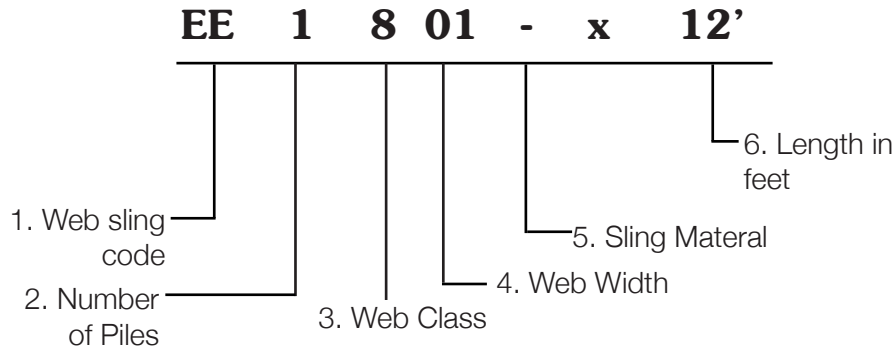

How to Order

When ordering slings consider the following:

- Type of Hitch
- Capacity tables
- Sling to Load Angles.

Available Web Sling Codes

- TC- Triangle & Choker End Fitting
- TT- Triangle & Triangle End Fittings
- EE- Eye & Eye – Flat Eyes, standard – Eye & Eye – Twisted Eye
- EN – Endless
- RE – Reversed Eye
- SH – Stone Handling
- WL- Wide Lift
- WLA – Wide Lift Attached Eye

Web Sling Order Code

Eye Length Chart

Eye lengths of types 3&4 varieties with sling width and number of webbingsplies.

Sling Width	Plies of Webbing			
	1	2	3	4
1"	10"	12"	14"	14"
2"	10"	12"	14"	14"
3"	14"	14"	16"	16"
4"	14"	14"	16"	16"
5"	14"	14"	16"	16"
6"	16"	16"	18"	18"
8"	18"	18"	20"	20"
10"	24"	24"	26"	26"
12"	24"	24"	26"	26"

Number of plies

This refers to the number of thickness of webbing in the body of the slings. Generally available in 1,2,3 and 4 plies.

Width

Standard web widths range from 1" through 12". Standard sling widths up to 24".