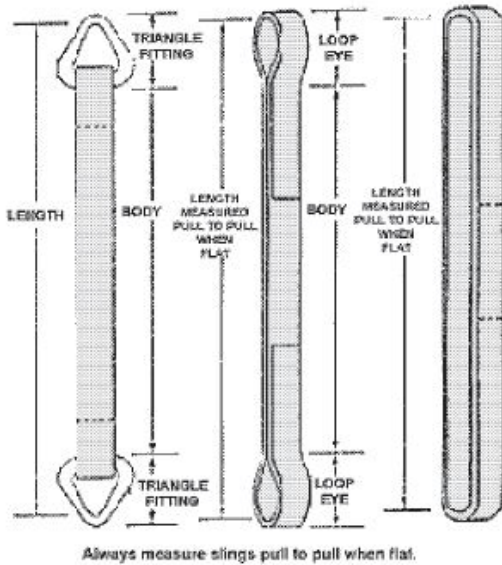

How to Order

When ordering slings consider the following:

- Type of Hitch
- Capacity tables
- Sling to Load Angles.

Available Web Sling Codes

- TC- Triangle & Choker End Fitting
- TT- Triangle & Triangle End Fittings
- EE- Eye & Eye – Flat Eyes, standard – Eye & Eye – Twisted Eye
- EN – Endless
- RE – Reversed Eye
- SH – Stone Handling
- WL- Wide Lift
- WLA – Wide Lift Attached Eye

Web Sling Order Code

Eye Length Chart

Eye lengths of types 3&4 varieties with sling width and number of webbingsplies.

Sling Width	Plies of Webbing			
	1	2	3	4
1"	10"	12"	14"	14"
2"	10"	12"	14"	14"
3"	14"	14"	16"	16"
4"	14"	14"	16"	16"
5"	14"	14"	16"	16"
6"	16"	16"	18"	18"
8"	18"	18"	20"	20"
10"	24"	24"	26"	26"
12"	24"	24"	26"	26"

Number of plies

This refers to the number of thickness of webbing in the body of the slings. Generally available in 1,2,3 and 4 plies.

Width

Standard web widths range from 1" through 12". Standard sling widths up to 24".